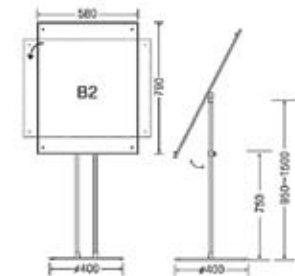

- Panel : Aluminum, Iron, Acrylic
- Posters standards : 12"x 18"
- Panel standards : 14"x 20"
- Weight : 14lb

*Available Horizontally and vertically

#DSS14

- Panel : Aluminum, Iron, Acrylic
- Posters standards : 16"x 22"
- Panel standards : 18"x 24"
- Weight : 19lb

*Available Horizontally and vertically

#DSS18

- Panel : Aluminum, Iron, Acrylic
- Posters standards : 20"x 30"
- Panel standards : 22"x 32"
- Weight : 22lb

*Available Horizontally and vertically

#DSS22

- Panel : Aluminum, Iron, Acrylic
- Posters standards : 22"x 34"
- Panel standards : 24"x 36"
- Weight : 27lb