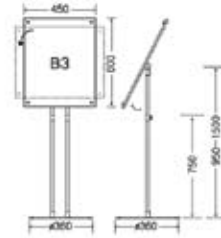

EXHIBITION / DISPLAY STAND

This sign stand is ideal for both indoor and outdoor usage to display any particular item, anywhere from directions, sales or menu.

Product Items: Display Stand

No	Product Code	Display Size(")	Weight(lb)	1 to 10	10 to 50	50 <
1	DSS14	14"Wx20"H	14	\$280	\$250	\$200
2	DSS18	18"Wx24"H	19	\$300	\$260	\$220
3	DSS22	22"Wx32"H	22	\$320	\$280	\$240
4	DSS24	24"Wx36"H	27	\$340	\$300	\$260

- Panel : Aluminum, Iron, Acrylic
- Posters standards : 12"x 18"
- Panel standards : 14"x 20"
- Weight : 14lb

*Available Horizontally and vertically

#DSS14

- Panel : Aluminum, Iron, Acrylic
- Posters standards : 16"x 22"
- Panel standards : 18"x 24"
- Weight : 19lb

*Available Horizontally and vertically

#DSS18

- Panel : Aluminum, Iron, Acrylic
- Posters standards : 20"x 30"
- Panel standards : 22"x 32"
- Weight : 22lb

*Available Horizontally and vertically

#DSS22

- Panel : Aluminum, Iron, Acrylic
- Posters standards : 22"x 34"
- Panel standards : 24"x 36"
- Weight : 27lb