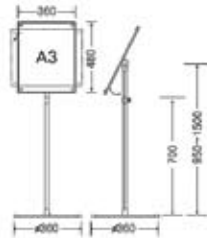

EXHIBITION / DISPLAY STAND

This sign stand is ideal for both indoor and outdoor usage to display any particular item, anywhere from directions, sales or menu.

Product Items: Display Stand

No	Product Code	Display Size(")	Weight(lb)	1 to 10	10 to 50	50 <
1	DSS14	14"Wx20"H	14	\$280	\$250	\$200
2	DSS18	18"Wx24"H	19	\$300	\$260	\$220
3	DSS22	22"Wx32"H	22	\$320	\$280	\$240
4	DSS24	24"Wx36"H	27	\$340	\$300	\$260

- Panel : Aluminum, Iron, Acrylic
- Posters standards : 12"x 18"
- Panel standards : 14"x 20"
- Weight : 14lb

*Available Horizontally and vertically

#DSS14

- Panel : Aluminum, Iron, Acrylic
- Posters standards : 16"x 22"
- Panel standards : 18"x 24"
- Weight : 19lb

*Available Horizontally and vertically

#DSS18

- Panel : Aluminum, Iron, Acrylic
- Posters standards : 20"x 30"
- Panel standards : 22"x 32"
- Weight : 22lb

*Available Horizontally and vertically

#DSS22

- Panel : Aluminum, Iron, Acrylic
- Posters standards : 22"x 34"
- Panel standards : 24"x 36"
- Weight : 27lb