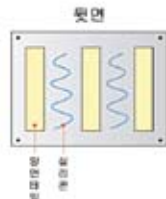

6

Wall Mount Type Sign

WALL MOUNT TYPE SIGN

- ·Material : Aluminum, Acrylic
- ·Posters standards : 16"(W) X 12"(H) X 1/3"(T)
- ·Front : Clear acrylic 1/3"(T)
- ·Rear : White acrylic 1/3"(T)
- ·Assembly : Aluminum decorative bolts

Sign Size	Item Code	1-20	21+
11"Wx8.5"H	WM11	$150	$120
14"Wx10"H	WM14	$180	$150
16"Wx12"H	WM16	$220	$180
20"Wx16"H	WM20	$280	$220

- ·Material : Aluminum, Acrylic
- ·Posters standards : 16"(W) X 12"(H) X 1/3"(T)
- ·Front : Clear acrylic 1/3"(T)
- ·Rear : White acrylic 1/3"(T)
- ·Assembly : Aluminum decorative bolts

- ·Material : Aluminum, Acrylic
- ·Posters standards : 14"(W) X 10"(H) X 1/3"(T)
- ·Front : Clear acrylic 1/3"(T)
- ·Rear : White acrylic 1/3"(T)
- ·Assembly : Aluminum decorative bolts

Graphic21 & Sign

Installation instructions and parts

B Type

Order Online www.e4sign.com - Order by phone 877-404-SIGN