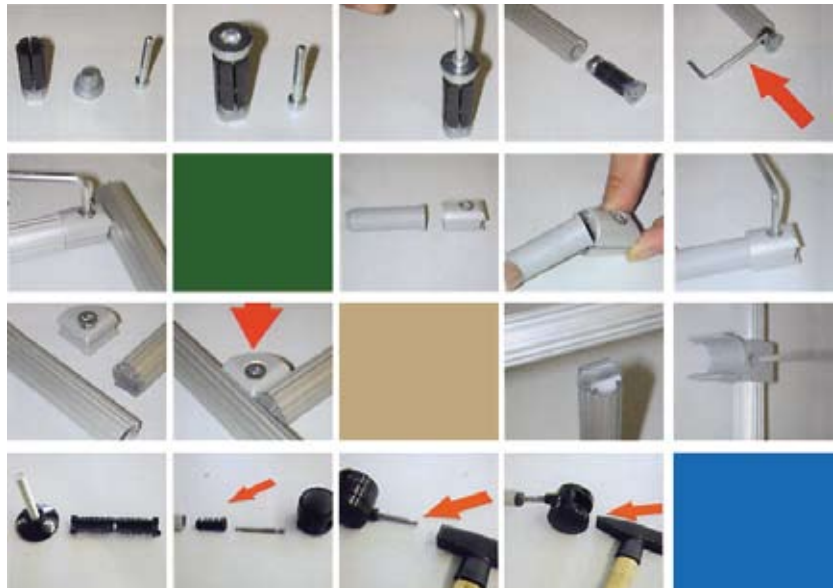

System Sign-Office

Excellent stability, easy adjustment, two-sided display capability and a great price make these system signs customer favorites

#SCT01

#SC001

·Material : Aluminum
·Catalogue : 8.2"x 11.7"
·Weight : 16lb

*Roll away

11

System Sign III

SYSTEM SIGN III

Interior / Display Sign

Excellent stability, easy adjustment, great for displaying any product and a great price make these display signs customer favorites.

Graphic21 & Sign